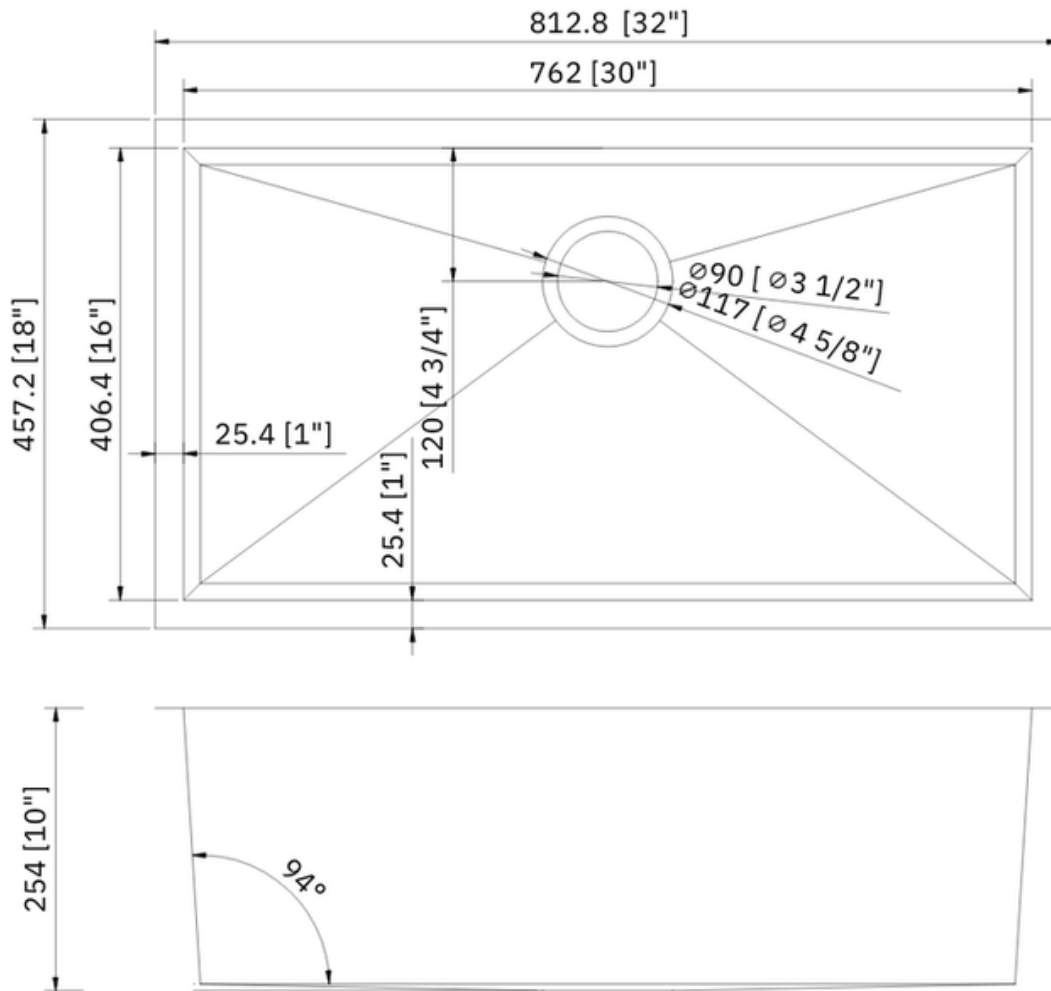

**Technical Information**

All product dimensions are nominal  
 Exterior Measurements: 32" x 18" x 10"  
 Interior Measurements: 30" x 16" x 10"  
 Bowl Configuration: Single

**Installation Information**