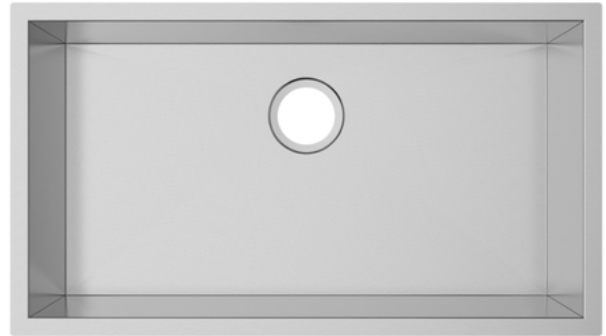

## **PL-HA115 R0**

*Handmade Series*  
Stainless Steel Sink

### **Features**

- Single Bowl
- Handcrafted Corners
- Fitted Sound Deadening Pads
- Creases at the Bottom  
Promote Quick Draining
- Deep 10" Bowl Depth

### **Material**

- 16-Gauge Stainless Steel
- 18-Gauge Stainless Steel

**Technical Information**

All product dimensions are nominal  
 Exterior Measurements: 32" x 18" x 10"  
 Interior Measurements: 30" x 16" x 10"  
 Bowl Configuration: Single

**Installation Information**